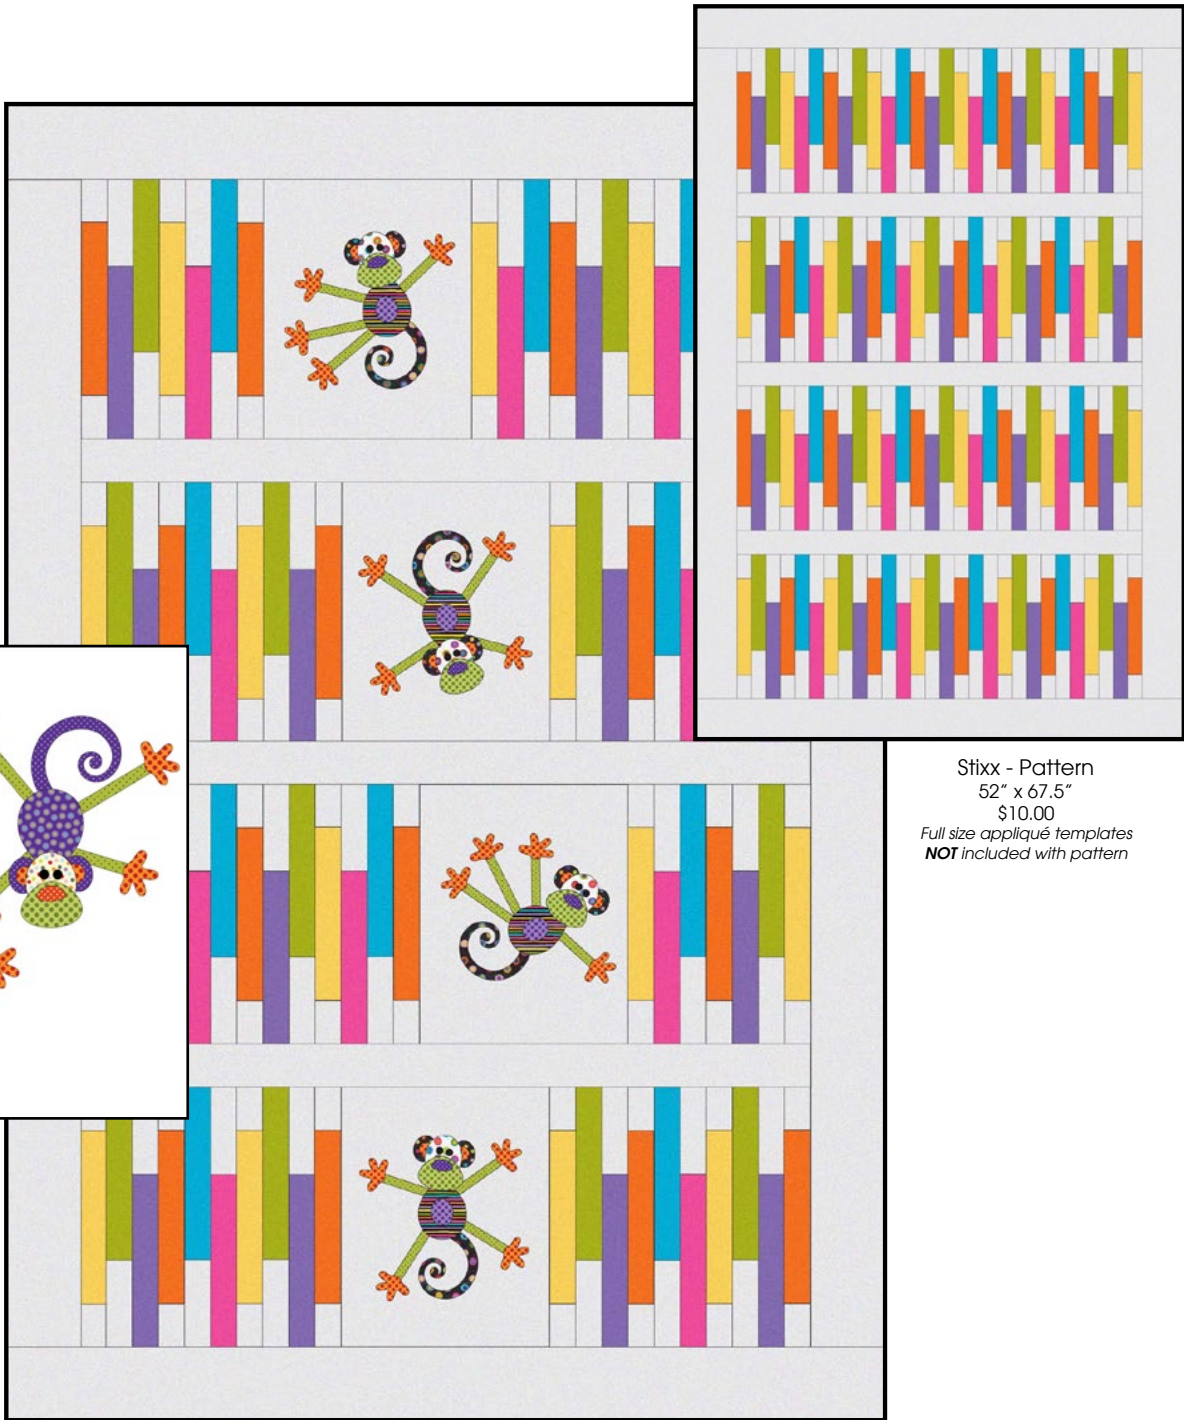

Monkey Tales - Set
Size of each - 10.5" x 9"
Appliqué pieces only
UEA-0959 $32.95

Stix - Pattern
52" x 67.5"
$10.00
Full size appliqué templates
NOT included with pattern