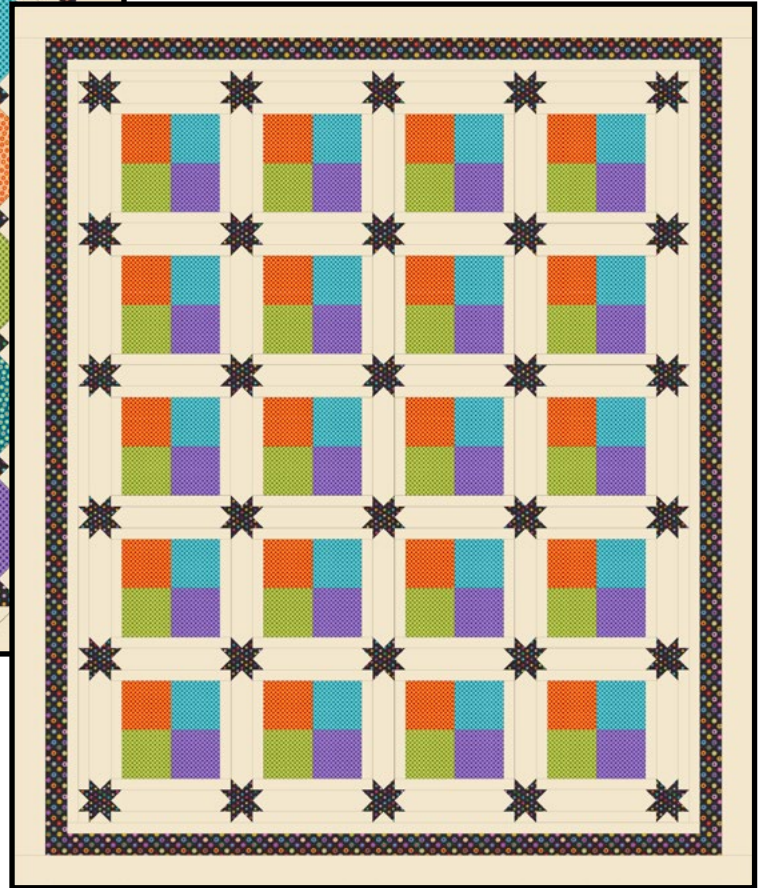

\$10.00

Full size appliqué templates included with pattern

Zippers - UE Basix - Pattern
Multiple sizes provided
\$10.00

ZigZag - Dotz - Pattern
48" x 63"
\$10.00

Crazy Geese - Pattern
64" x 80.5"
\$10.00

Cornerstone - Pattern
46.75" x 54.75"
\$10.00