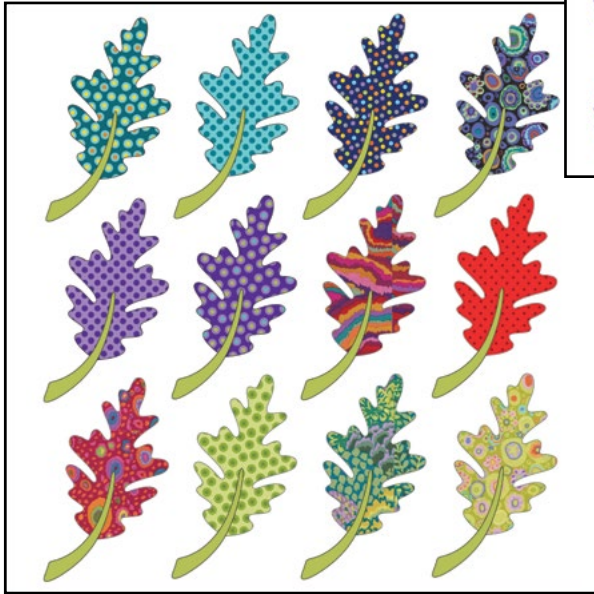

Appliqué pieces only
UEA-1074 \$28.95

Pumpkin Patch - Panel - Batik
16.25" x 28"

Appliqué pieces only
UEA-1409 \$32.95

Bohemian Chic - Leaves - Dotz *
Set of 36 - Assorted Sizes - 1" to 1.75"

Appliqué pieces only
UEA-1023 \$9.95

Bohemian Chic - Vines - Dotz *
Set of 19 - Assorted Sizes

Appliqué pieces only
UEA-1026 \$12.95

Bohemian Chic - Leaves - Batik *
Set of 36 - Assorted Sizes - 1" to 1.75"

Appliqué pieces only
UEA-1022 \$9.95

Bohemian Chic - Vines - Batik *
Set of 19 - Assorted Sizes

Appliqué pieces only
UEA-1025 \$12.95

Falling Leaves - Oak *
 Dotz - Large
 Set of 12 - Size of each - 4" x 6.5"
Appliqué pieces only
 UEA-1042 \$26.95