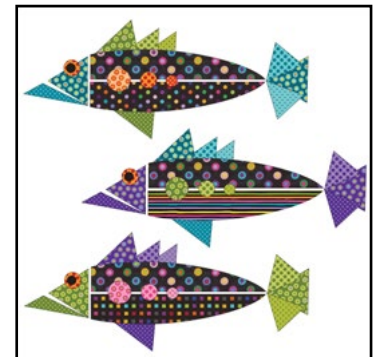

Appliqué pieces only
UEA-1067 \$10.95

Hummingbird - Dotz - Set
10" x 11.25"

Appliqué pieces only
UEA-1047 \$10.95

Origami Fish - Blue
16" x 6.75"

Appliqué pieces only
UEA-1191 \$12.95

Origami Fish - Green
16" x 6.75"

Appliqué pieces only
UEA-1193 \$12.95

Origami Fish - Purple
16" x 6.75"

Appliqué pieces only
UEA-1192 \$12.95

Origami Fish - Set
Size of each - 16" x 6.75"

Appliqué pieces only
UEA-1209-S \$32.95

Alley Catz - Quilt - 10 Block - Set
32.5" x 43.5" without border
45.5" x 54.5" with border