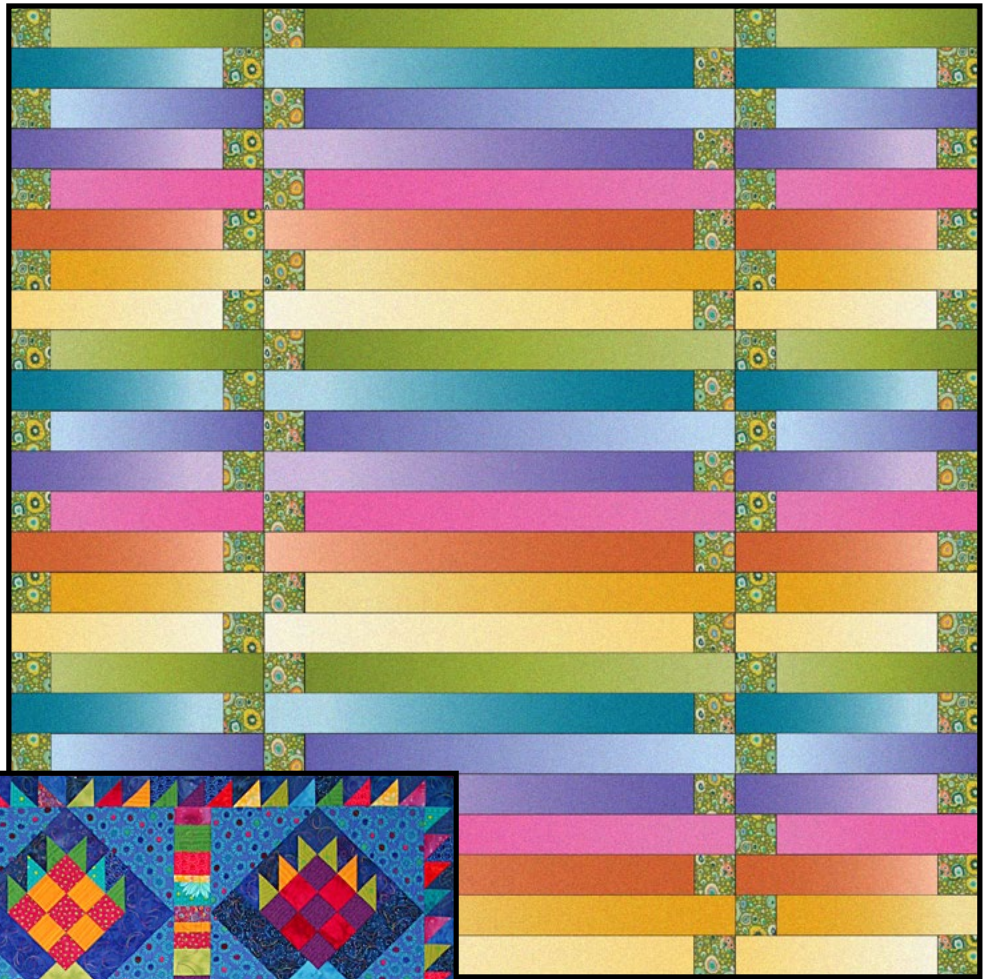

Colorblock Strips - Batik - Pattern
 59.5" x 82.5"
 \$10.00

ZigZagz - Batik - Pattern
 48" x 63"
 \$10.00

Eureka! - Pattern
Multiple sizes provided
\$10.00

Yipes! Stripes! - Pattern
Multiple sizes provided
\$10.00