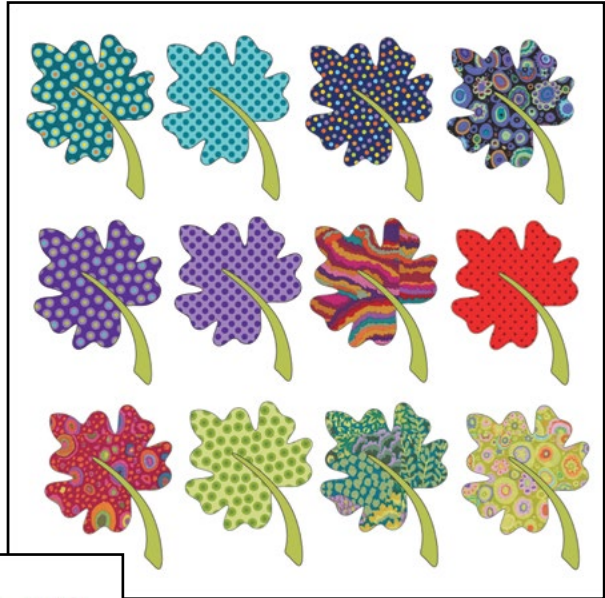

Bohemian Chic - Vines - Dotz *
Set of 19 - Assorted Sizes

Appliqué pieces only
UEA-1026 \$12.95

Bohemian Chic - Leaves - Batik *
Set of 36 - Assorted Sizes - 1" to 1.75"

Appliqué pieces only
UEA-1022 \$9.95

Bohemian Chic - Vines - Batik *
Set of 19 - Assorted Sizes

Appliqué pieces only
UEA-1025 \$12.95

Falling Leaves - Oak *
 Dotz - Large
 Set of 12 - Size of each - 4" x 6.5"
Appliqué pieces only
 UEA-1042 \$26.95

Falling Leaves - Oak *
 Dotz - Small
 Set of 12 - Size of each - 2" x 3.25"
Appliqué pieces only
 UEA-1041 \$8.95

Falling Leaves - Maple *
 Dotz - Large
 Set of 12 - Size of each - 4" x 5.25"
Appliqué pieces only
 UEA-1039 \$26.95