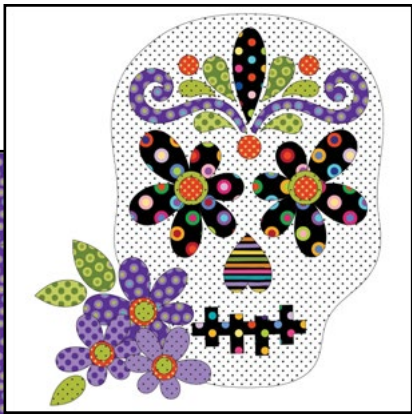

Pattern Only
 \$36.50

Full size appliqué templates included with pattern

Scaredy Cat
7.5" x 11"
Appliqué pieces only
UEA-1069 \$9.95

Trick or Treat - Block #7
10" x 10.75"
Appliqué pieces only
UEA-1290 \$21.95

Trick or Treat - Block #1
12.5" x 9.5"
Appliqué pieces only
UEA-1288 \$14.95

Trick or Treat - Block #2
11" x 17.25"
Appliqué pieces only
UEA-1289 \$24.95

Pumpkin Patch - Panel - Dot
16.25" x 28"
Appliqué pieces only
UEA-1068 \$32.95