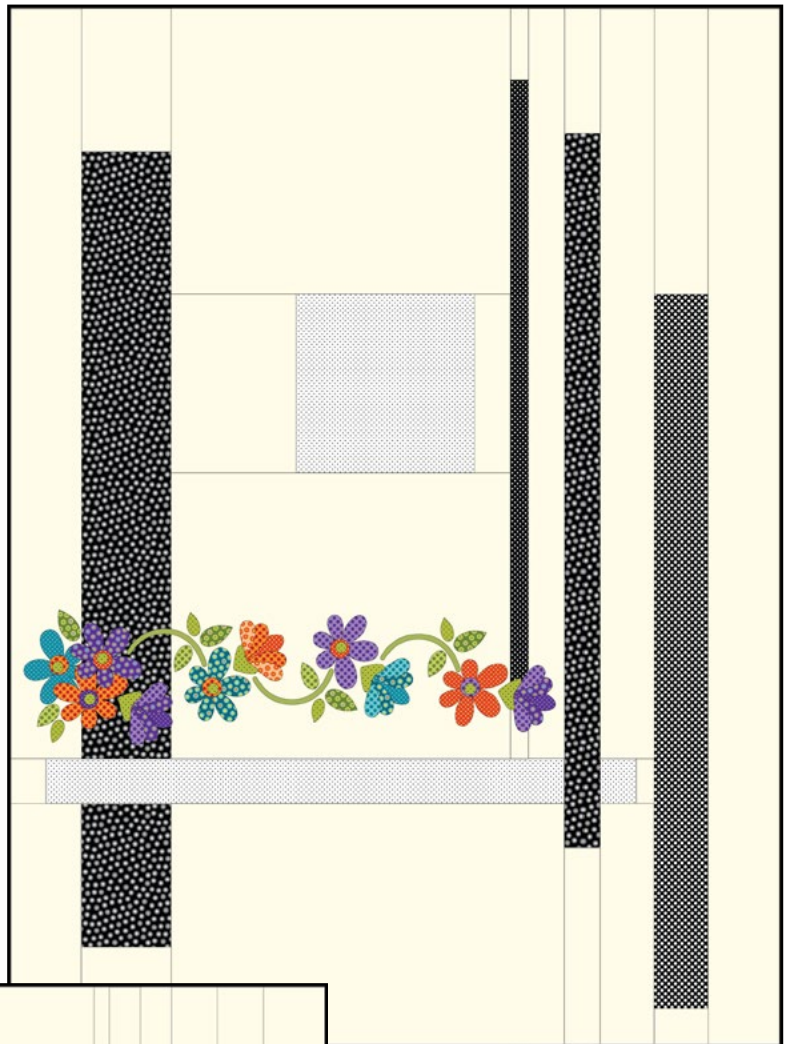

Appliqué pieces only
UEA-1212 \$12.95

Daisy Dotz Quilt - Violet - Medium
38.5" x 38.5"

Appliqué pieces only
UEA-1266 \$99.95

Daisy Dotz Quilt - Violet - Large
39" x 50"

Appliqué pieces only
Pink - UEA-0880 \$119.95
Red - UEA-0882 \$119.95
Violet - UEA-1267 \$119.95