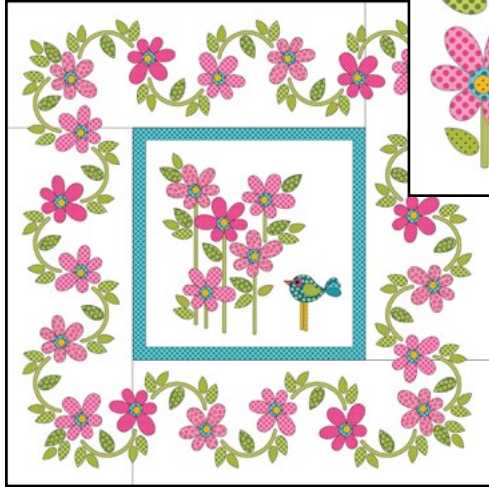

For more information about ordering visit:

www.urbanelementz.com
www.appliqueelementz.com

Daisy Dotz - Spring Projects - Pattern
Wall Hanging - 22" x 22" without border
Table Runner - 19" x 70"
\$18.50
Full size appliqué templates included with pattern

Daisy Dotz Quilt - Red - Medium
38.5" x 38.5"

Appliqué pieces only
UEA-0885 \$99.95

Daisy Dotz Quilt - Pink - Medium
38.5" x 38.5"

Appliqué pieces only
UEA-0883 \$99.95

Daisy Dotz - Pink - Small
10.75" x 11"